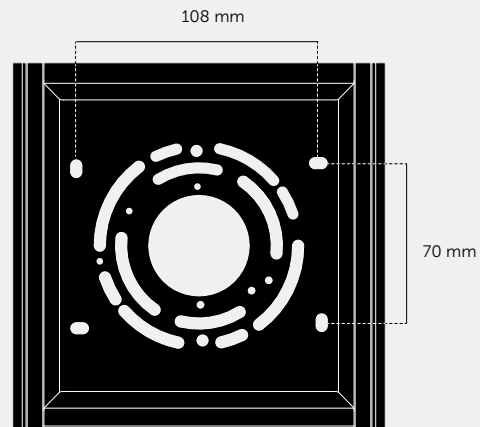

## CAGED WET / SMALL

[ process. **PRECISION WELDING.** ]

[ range. **LIGHTING.** ]

[ born. **LONDON.** ]

A luminaire\* made from a matt black metal and glass cage, complete with a cast metal back panel. It features a solid metal, cross knurled, lamp holder with our signature coin screws. IP44 rated and suitable for interior, exterior and bathroom use. Available in steel, brass and gun metal finishes.

\*This light can be mounted on a wall or ceiling.

[ finish. **BRASS.** ]

[ finish. **GUN METAL.** ]

[ finish. **STEEL.** ]

[ info. **MEASUREMENTS.** ]

\*This light can be mounted on a wall or ceiling.

[ info. **SPECIFICATIONS.** ]

Ceiling surface light.

Matt black metal and glass cage.

E27 / 200-240V / IP44\*

\*Protected against water splashed from all directions, with limited ingress. In some cases, moisture may get into the cage but will evaporate after a short time through drainage holes.