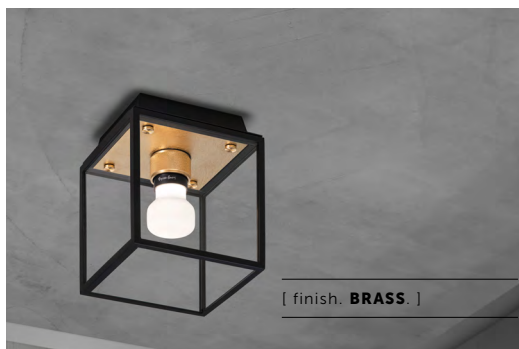

## CAGED WET / SMALL

[ process. **PRECISION WELDING.** ]

[ range. **LIGHTING.** ]

[ born. **LONDON.** ]

A luminaire\* made from a matt black metal and glass cage, complete with a cast metal back panel. It features a solid metal, cross knurled, lamp holder with our signature coin screws. IP44 rated and suitable for interior, exterior and bathroom use. Available in steel, brass and gun metal finishes.

\*This light can be mounted on a wall or ceiling.

[ finish. **BRASS.** ]

[ finish. **GUN METAL.** ]

[ finish. **STEEL.** ]

[ info. **MEASUREMENTS.** ]

\*This light can be mounted on a wall or ceiling.

[ info. **SPECIFICATIONS.** ]

Ceiling surface light.

Matt black metal and glass cage.

E27 / 200-240V / IP44\*

\*Protected against water splashed from all directions, with limited ingress. In some cases, moisture may get into the cage but will evaporate after a short time through drainage holes.