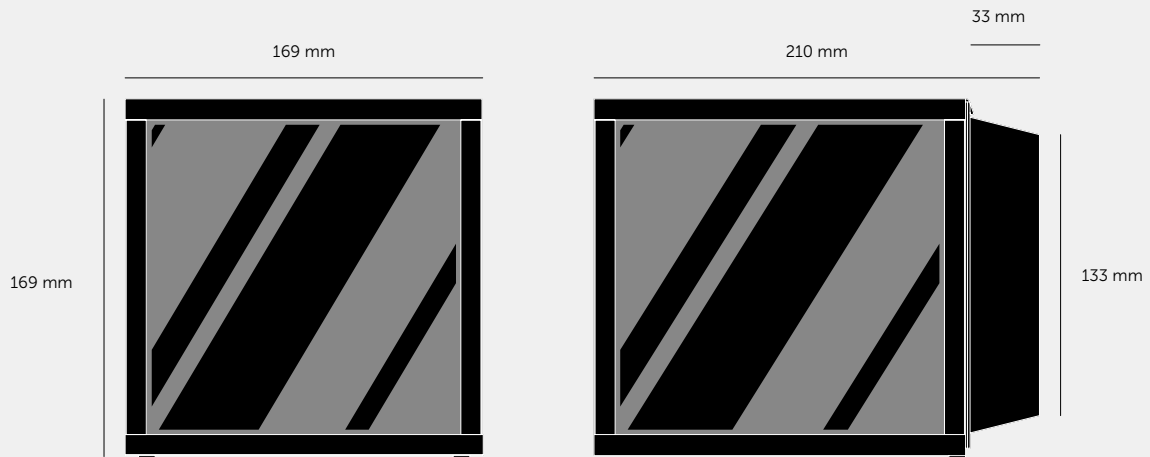

## CAGED WET / SMALL

[ process. **PRECISION WELDING.** ]

[ range. **LIGHTING.** ]

[ born. **LONDON.** ]

A luminaire\* made from a matt black metal and glass cage, complete with a cast metal back panel. It features a solid metal, cross knurled, lamp holder with our signature coin screws. IP44 rated and suitable for interior, exterior and bathroom use. Available in steel, brass and gun metal finishes.

\*This light can be mounted on a wall or ceiling.

[ finish. **BRASS.** ]

[ finish. **GUN METAL.** ]

[ finish. **STEEL.** ]

[ info. **MEASUREMENTS.** ]

\*This light can be mounted on a wall or ceiling.

[ info. **SPECIFICATIONS.** ]

Ceiling surface light.

Matt black metal and glass cage.

E27 / 200-240V / IP44\*

\*Protected against water splashed from all directions, with limited ingress. In some cases, moisture may get into the cage but will evaporate after a short time through drainage holes.