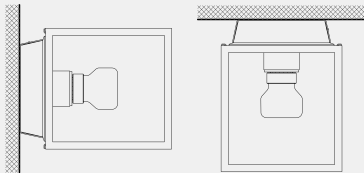

## CAGED WET / SMALL

[ process. **PRECISION WELDING.** ]

[ range. **LIGHTING.** ]

[ born. **LONDON.** ]

A luminaire\* made from a matt black metal and glass cage, complete with a cast metal back panel. It features a solid metal, cross knurled, lamp holder with our signature coin screws. IP44 rated and suitable for interior, exterior and bathroom use. Available in steel, brass and gun metal finishes.

\*This light can be mounted on a wall or ceiling.

[ finish. **BRASS.** ]

[ finish. **GUN METAL.** ]

[ finish. **STEEL.** ]

[ info. **MEASUREMENTS.** ]

\*This light can be mounted on a wall or ceiling.

[ info. **SPECIFICATIONS.** ]

Ceiling surface light.

Matt black metal and glass cage.

E27 / 200-240V / IP44\*

\*Protected against water splashed from all directions, with limited ingress. In some cases, moisture may get into the cage but will evaporate after a short time through drainage holes.